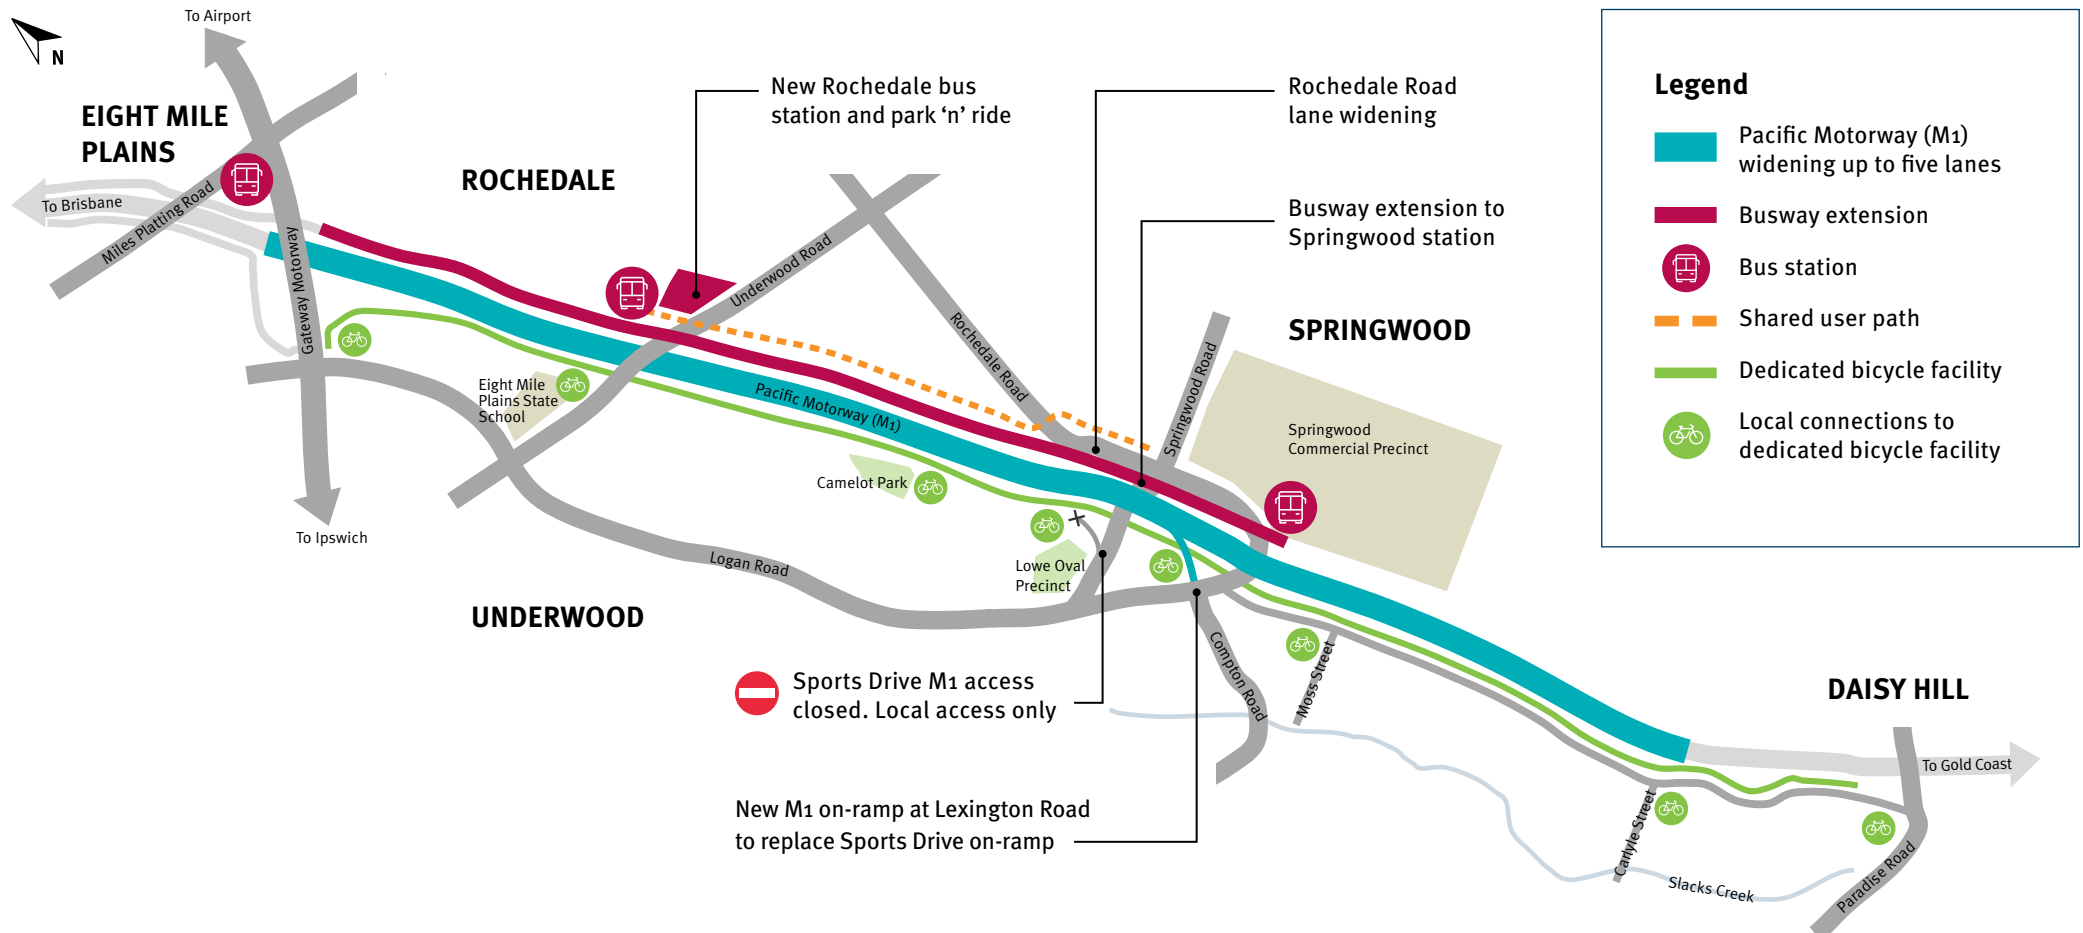

Pacific Motorway (M1) Upgrade Stage 2 – Eight Mile Plains to Daisy Hill

Legend

- Pacific Motorway (M1) widening up to five lanes
- Busway extension
- 🚌 Bus station
- Shared user path
- Dedicated bicycle facility
- 🚲 Local connections to dedicated bicycle facility